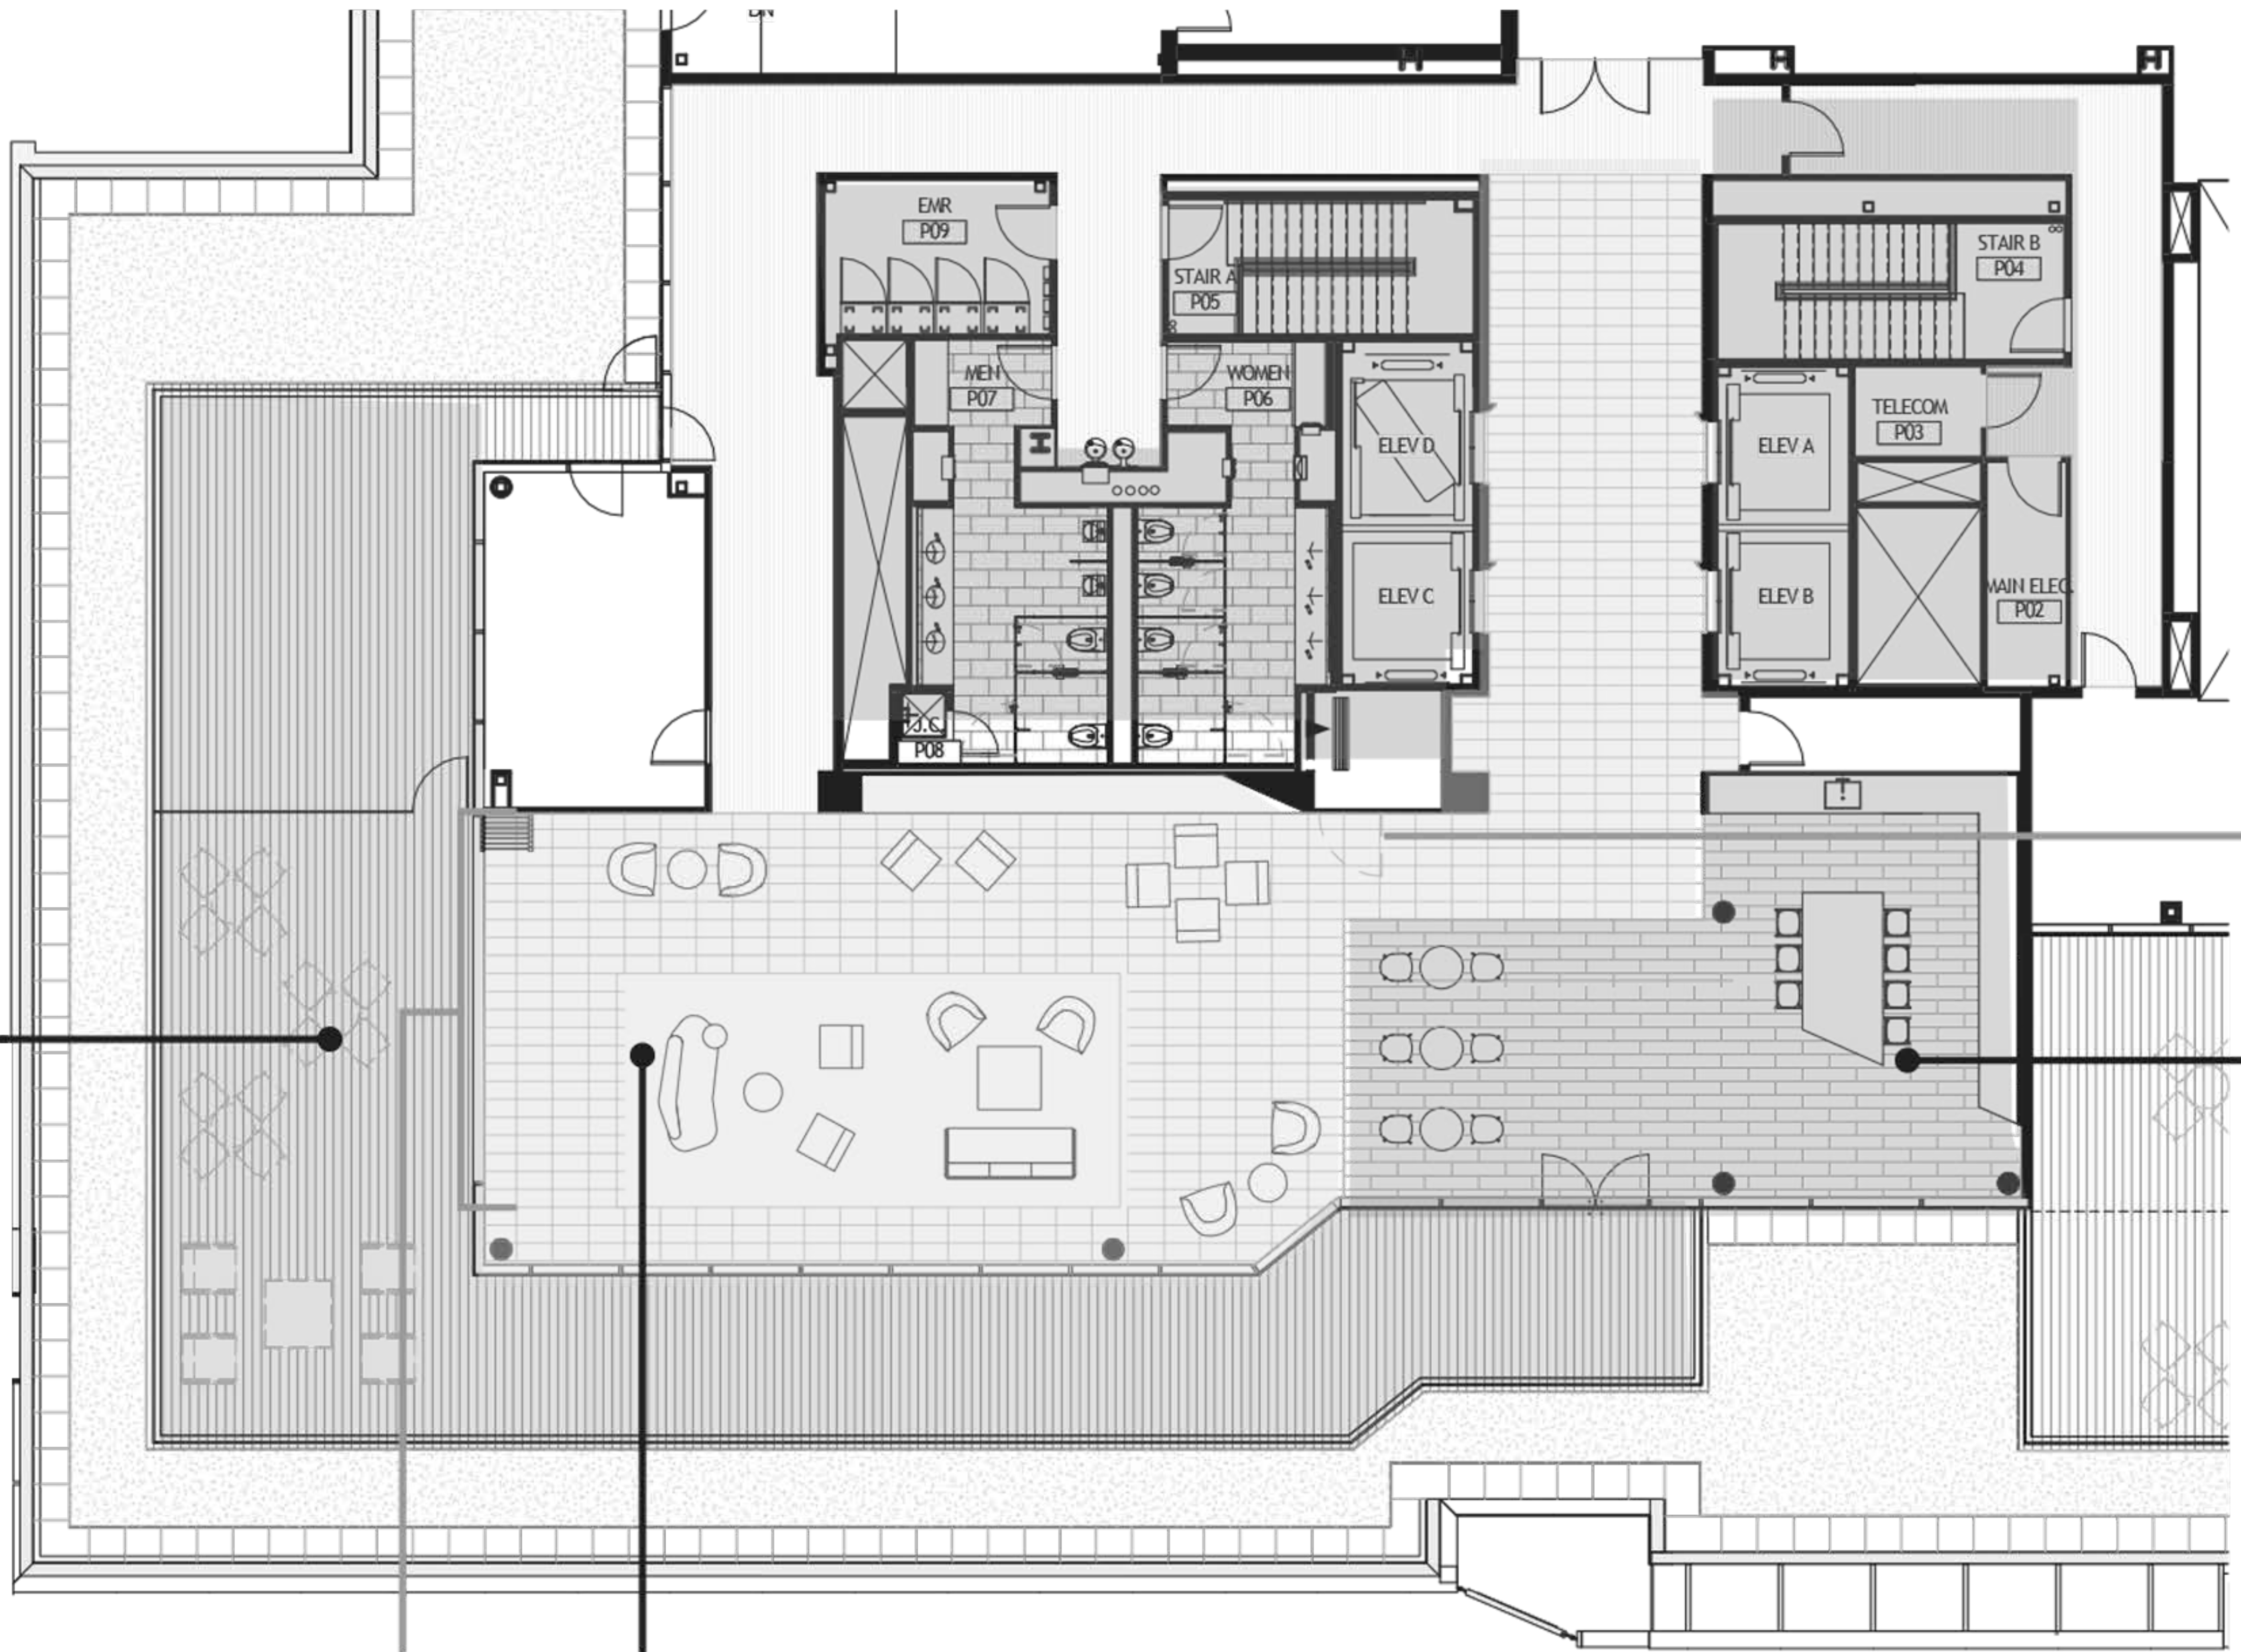

PUBLIC ROOF DECK

EXPANDABLE WALL

FULL KITCHEN WITH SEATING

L STREET

SLIDING GLASS WALL

LOUNGE SPACE