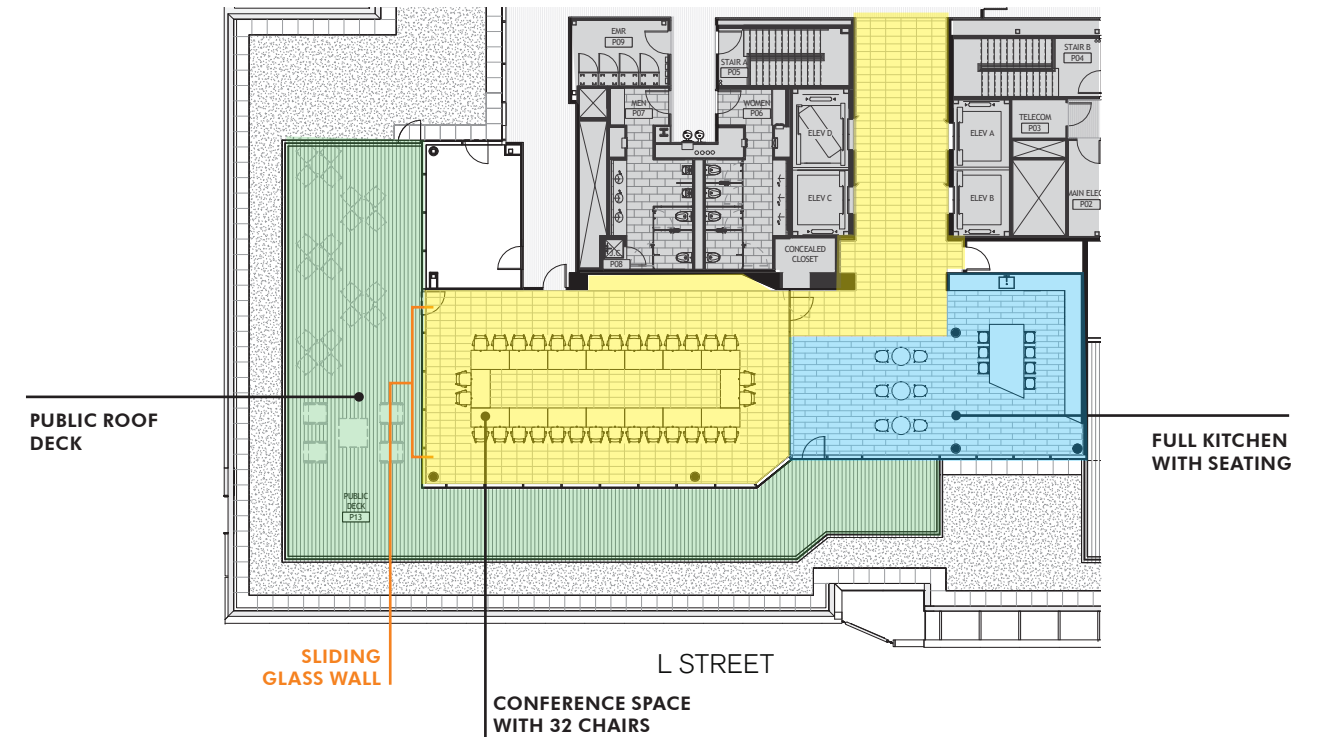

THE PENTHOUSE

1901

PENTHOUSE FEATURES

- 12.5 foot finished ceiling height
- Full height glass fronting L Street
- Sliding glass nana-wall facing west with access to building terrace

B. The Big Meeting

A conference room designed to impress visitors with huge ceiling height, customizable layout and unparalleled views across the city.

C. The Big Celebration

Comfortable, casual lounge seating with a seamless connection to the roof terrace.

THE PERFECT SPOT FOR:

A. The Big Crowd

The Penthouse at 1901 L provides a unique meeting space for large meetings. Our customizable logo screen will make it feel like it's all yours.