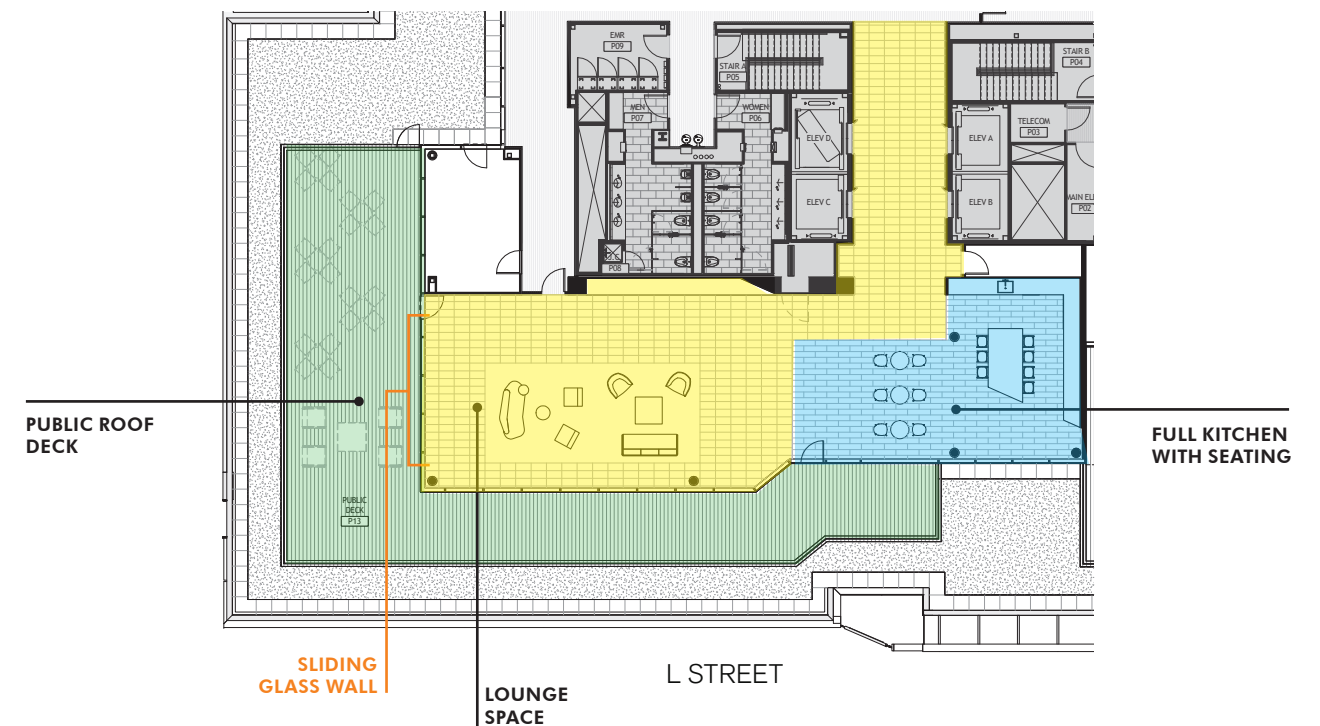

THE PENTHOUSE

1901

PENTHOUSE FEATURES

- 12.5 foot finished ceiling height
- Full height glass fronting L Street
- Sliding glass nana-wall facing west with access to building terrace

B. The Big Meeting

A conference room designed to impress visitors with huge ceiling height, customizable layout and unparalleled views across the city.

C. The Big Celebration

Comfortable, casual lounge seating with a seamless connection to the roof terrace.

THE PERFECT SPOT FOR:

A. The Big Crowd

The Penthouse at 1901 L provides a unique meeting space for large meetings. Our customizable logo screen will make it feel like it's all yours.