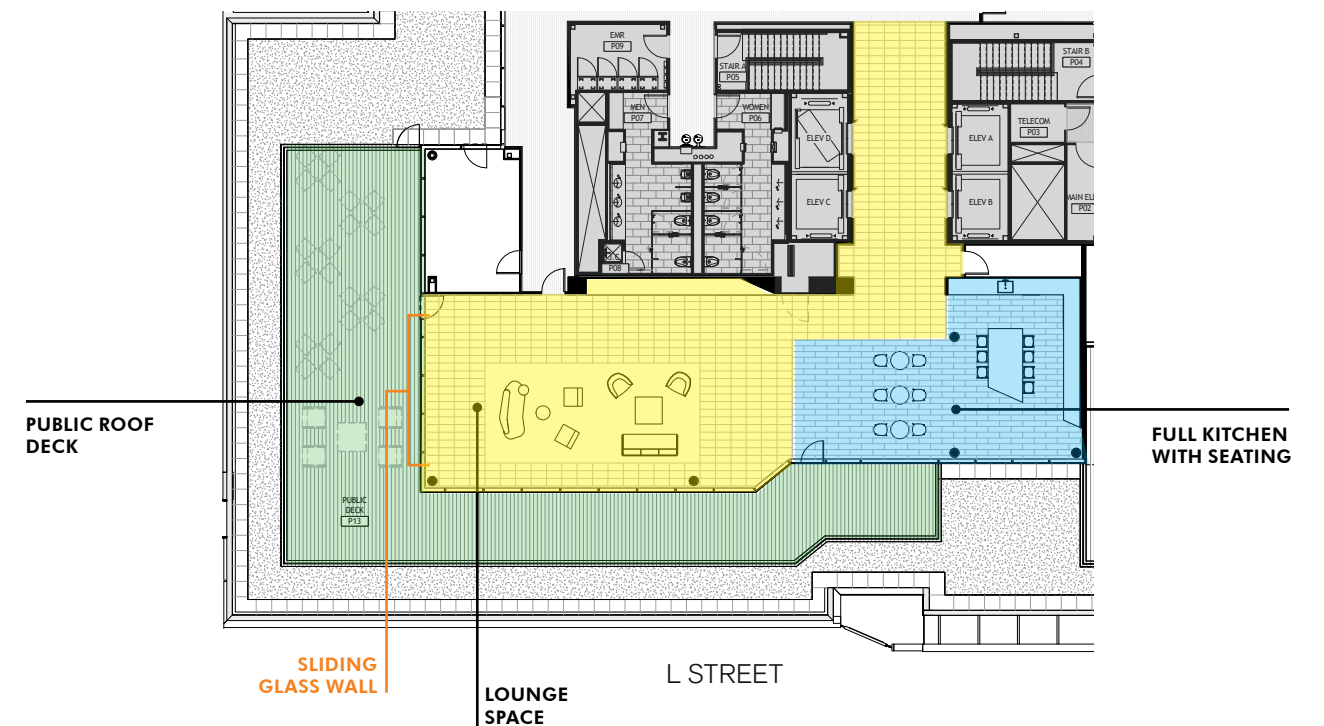

## PENTHOUSE FEATURES

- 11 foot finished ceiling height
- Full height glass fronting L Street
- Sliding glass nana-wall facing west with access to building terrace

## B. The Big Meeting

A conference room designed to impress visitors with huge ceiling height, customizable layout and unparalleled views across the city.

## C. The Big Celebration

Comfortable, casual lounge seating with a seamless connection to the roof terrace.