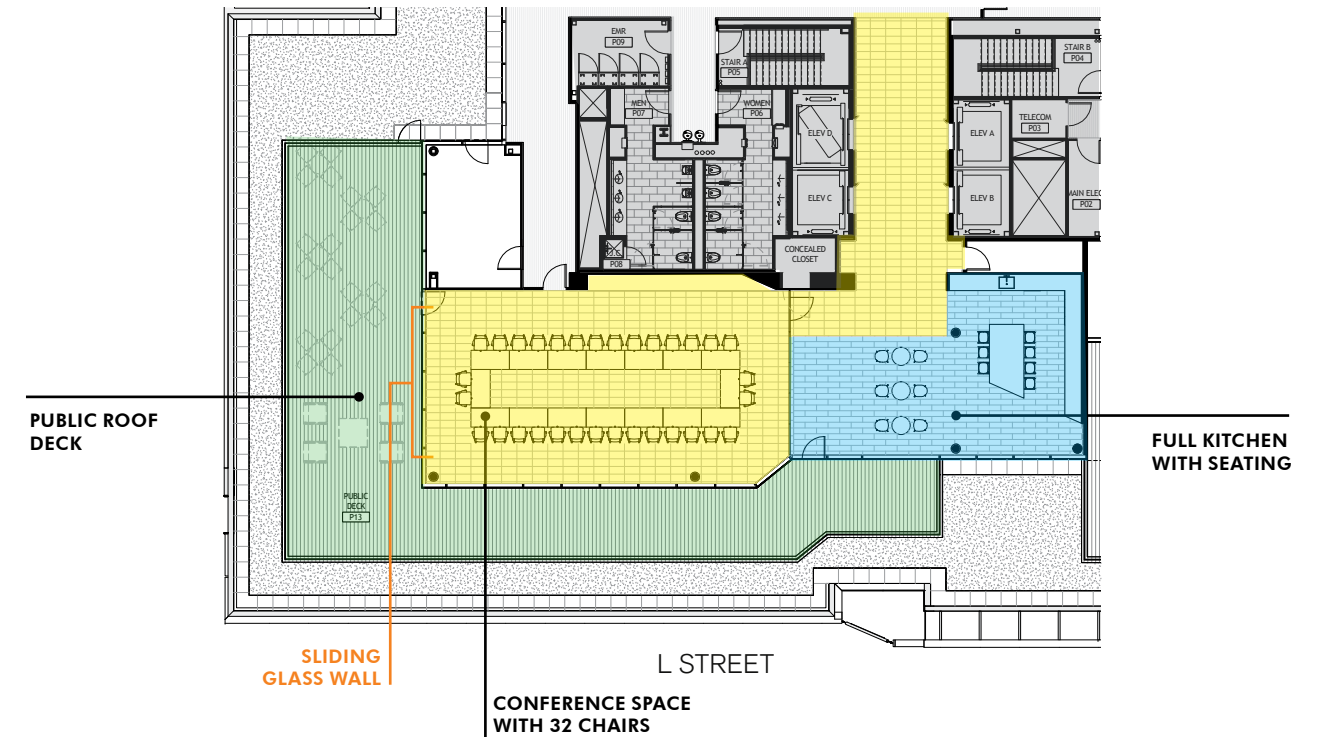

## PENTHOUSE FEATURES

- 11 foot finished ceiling height
- Full height glass fronting L Street
- Sliding glass nana-wall facing west with access to building terrace

## B. The Big Meeting

A conference room designed to impress visitors with huge ceiling height, customizable layout and unparalleled views across the city.

## C. The Big Celebration

Comfortable, casual lounge seating with a seamless connection to the roof terrace.

### A. The Big Crowd

The Penthouse at 1901 L provides a unique meeting space for large meetings. Our customizable logo screen will make it feel like it's all yours.